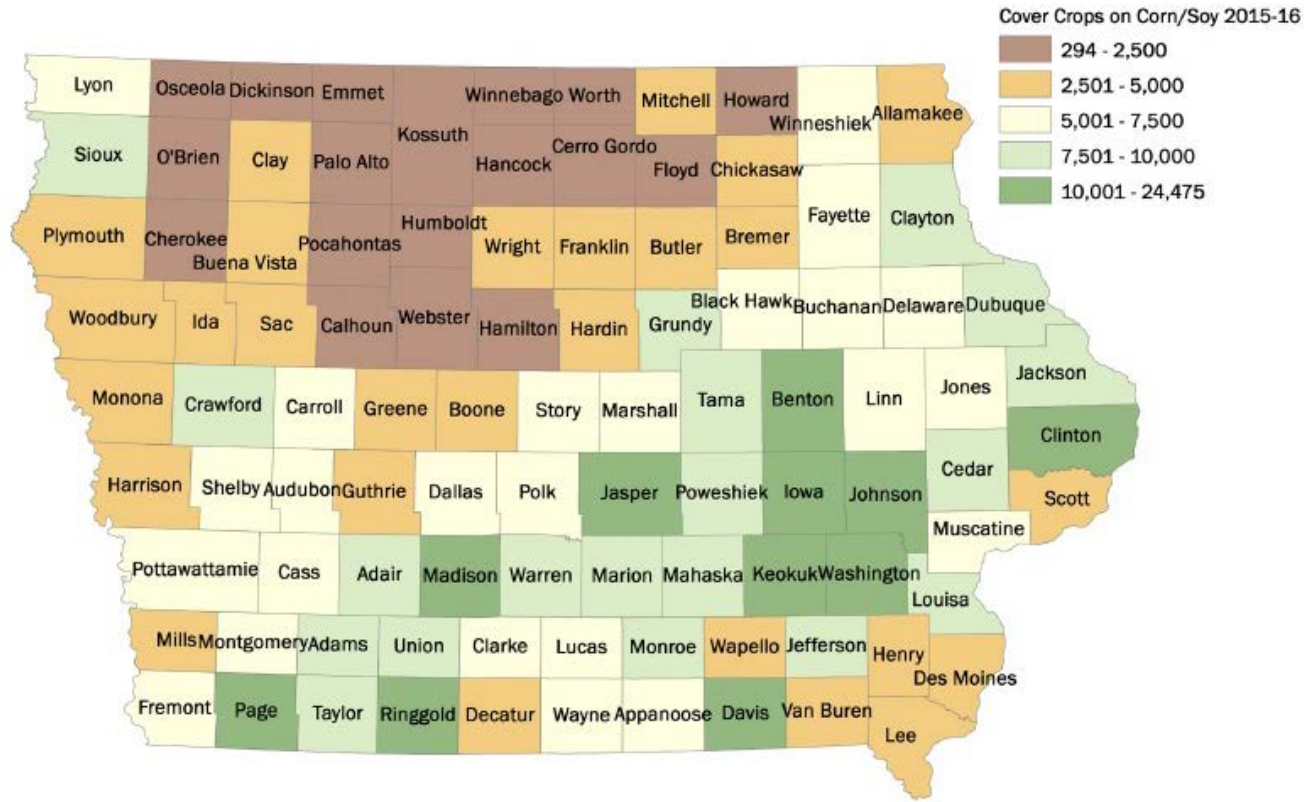

Conservation on Rented Cropland

Iowa Cover Crop Acres 2015-2016

Iowa Rented Farmland, 2012

Google