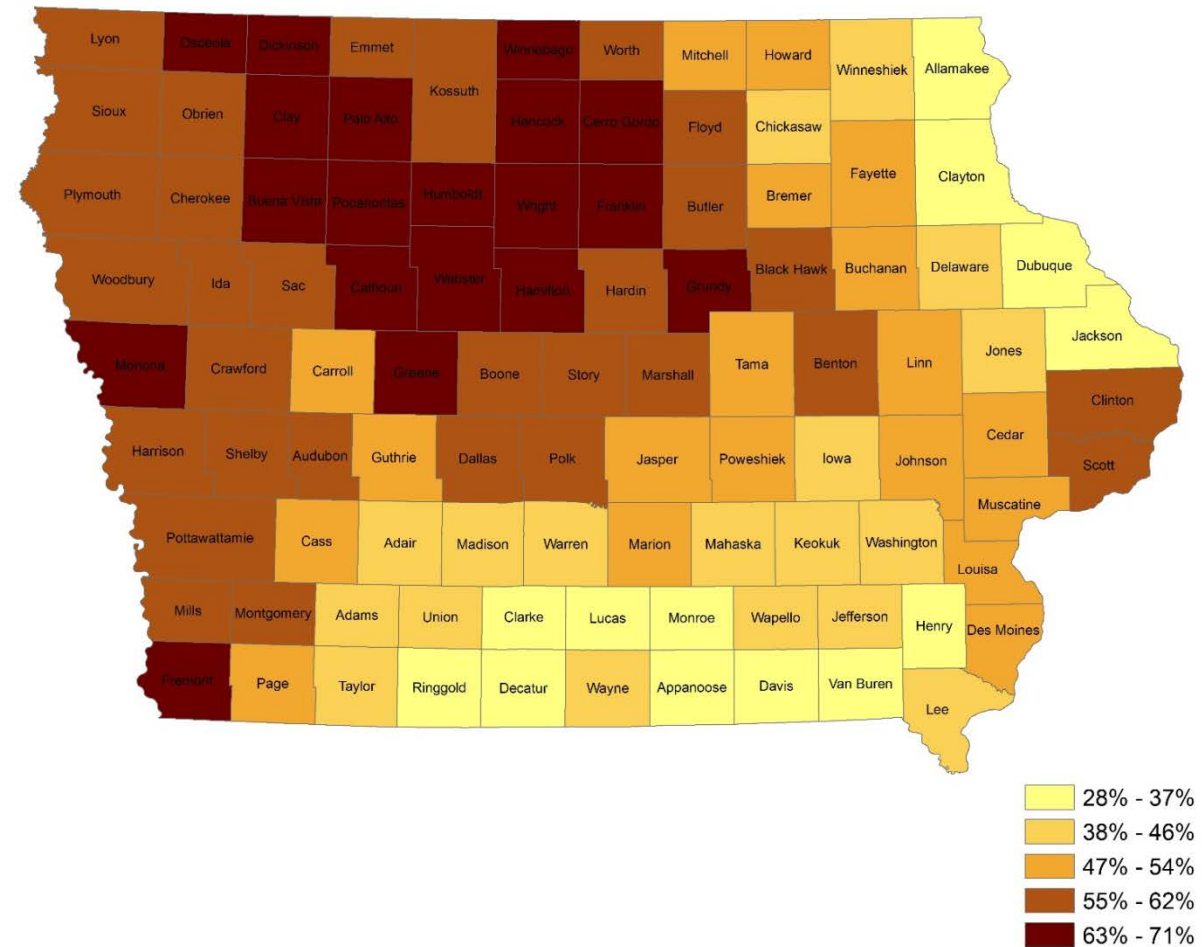

Conservation on Rented Cropland

Iowa Cover Crop Acres 2015-2016

Iowa Rented Farmland, 2012

Google