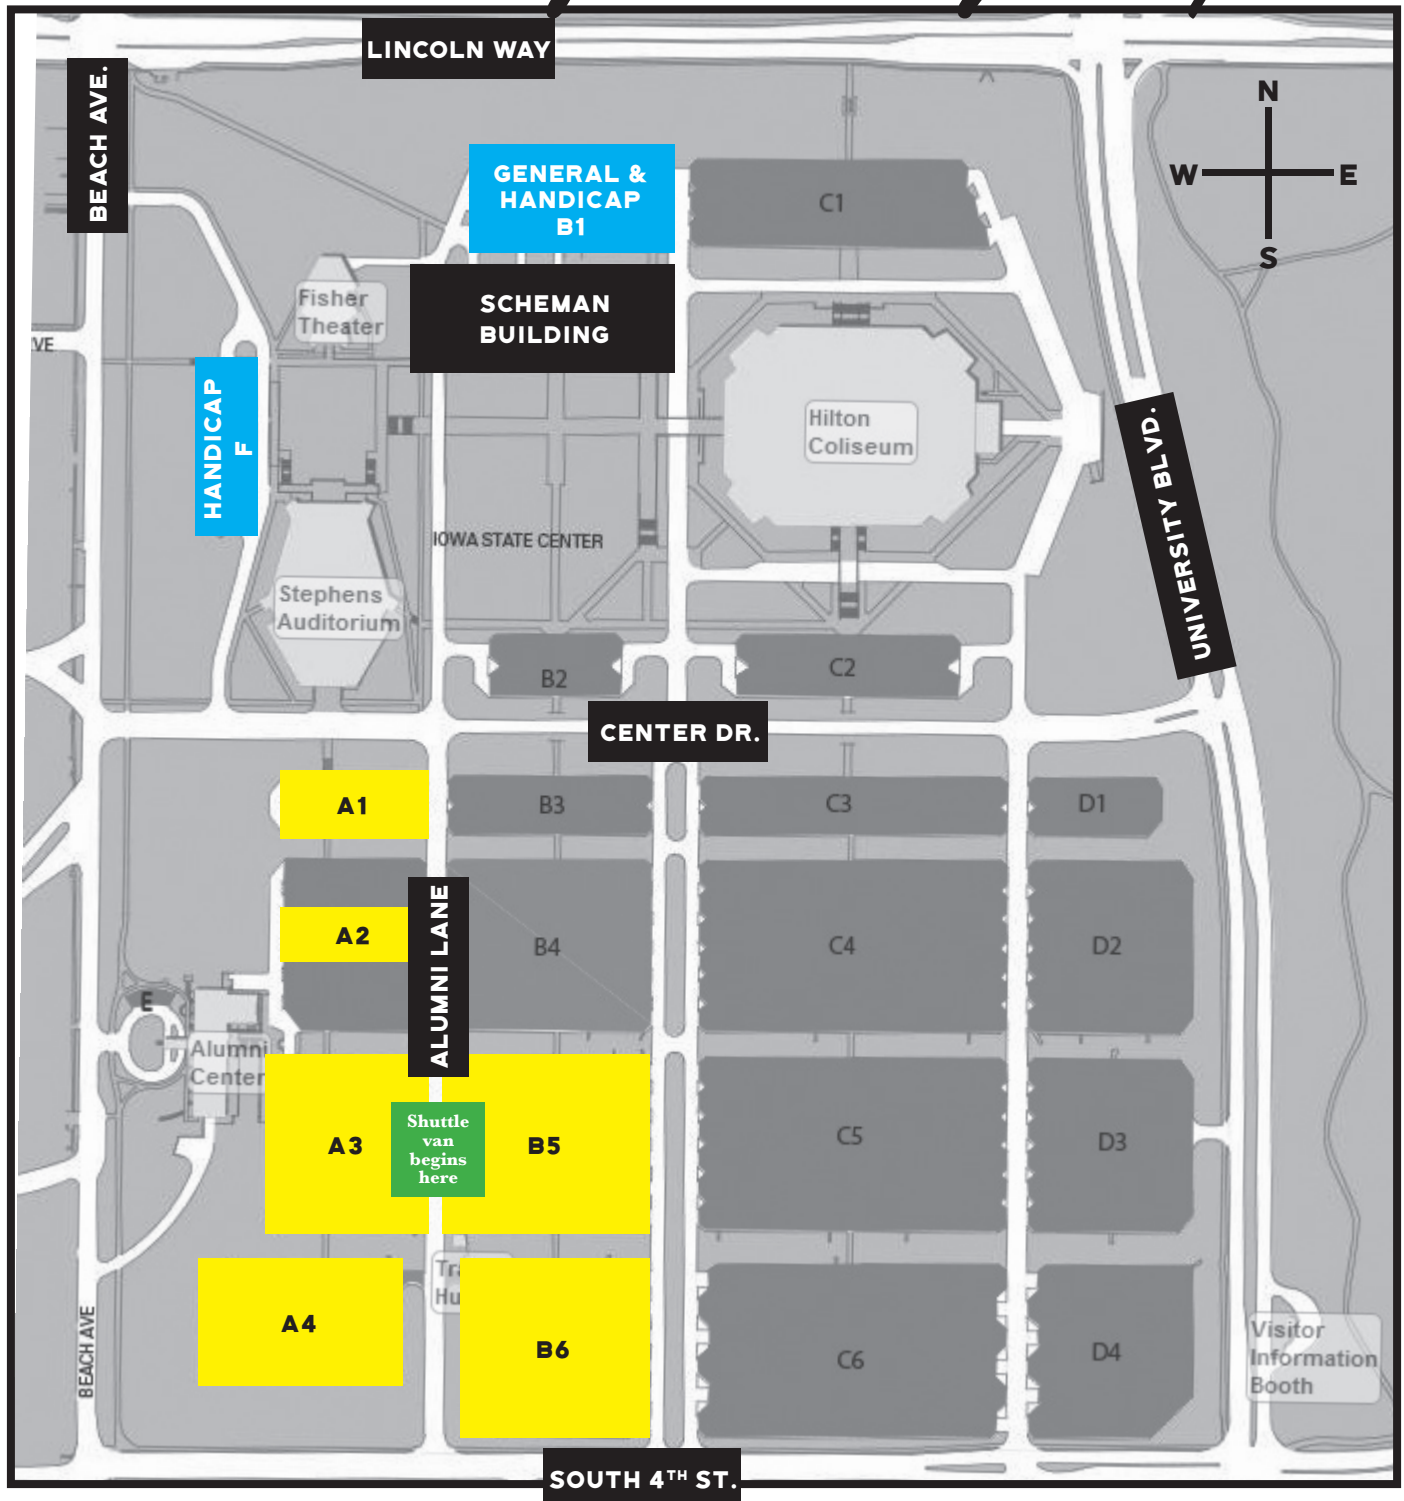

PRACTICAL FARMERS OF IOWA
2019 ANNUAL CONFERENCE

Saturday Parking Map

PFI conference attendees can park in the following lots: **B1, F, A1-A4, B5-B6.**

Handicap parking: Included in lots **B1** and **F**.

A PFI van is available to shuttle people to Scheman from the far south lots. Look for a PFI sign for the pick up area on Alumni Lane between lots A3 and B5. The shuttle will be available on Saturday from 7:30-8:30 am; 11:15-1:00 pm; 5:00-5:30 pm.

ISU parking attendants will be around on Saturday to guide you.

On Saturday during the conference there will be ISU basketball games at 12:00 and 5:00pm. We recommend accessing the parking areas from Beach Avenue as University Boulevard will have barricades set up for the basketball games. If you can manage a short walk, please plan on parking in the lots south of Center Drive (**A** and **B** lots) and save the closer spaces for attendees that need them. You can also drop people off at the Scheman door and then park.