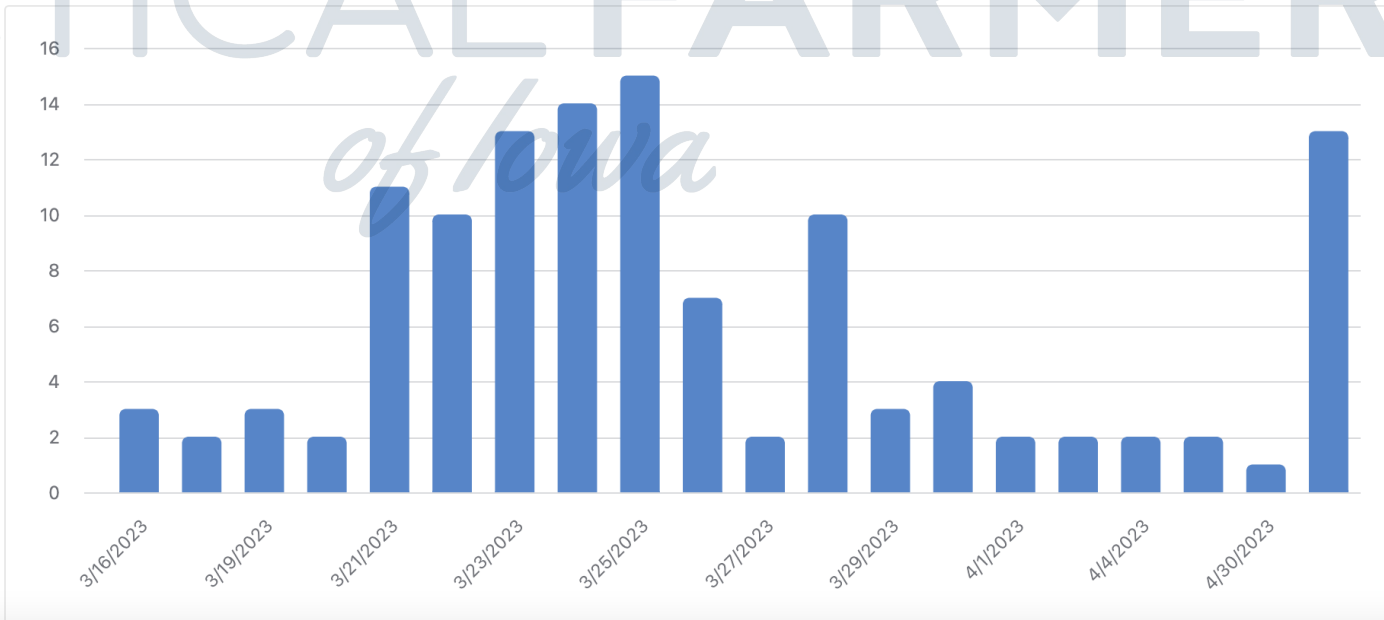

PRACTICAL FARMERS
of Iowa

Total Kids

121

Males

55

Females

66

Litter Size by Doe

(All Kids)

Open Does

2

Kidded Does

51

Surviving Kids/Doe: 2.06

PRACTICAL FARMERS
of Iowa

Find a view