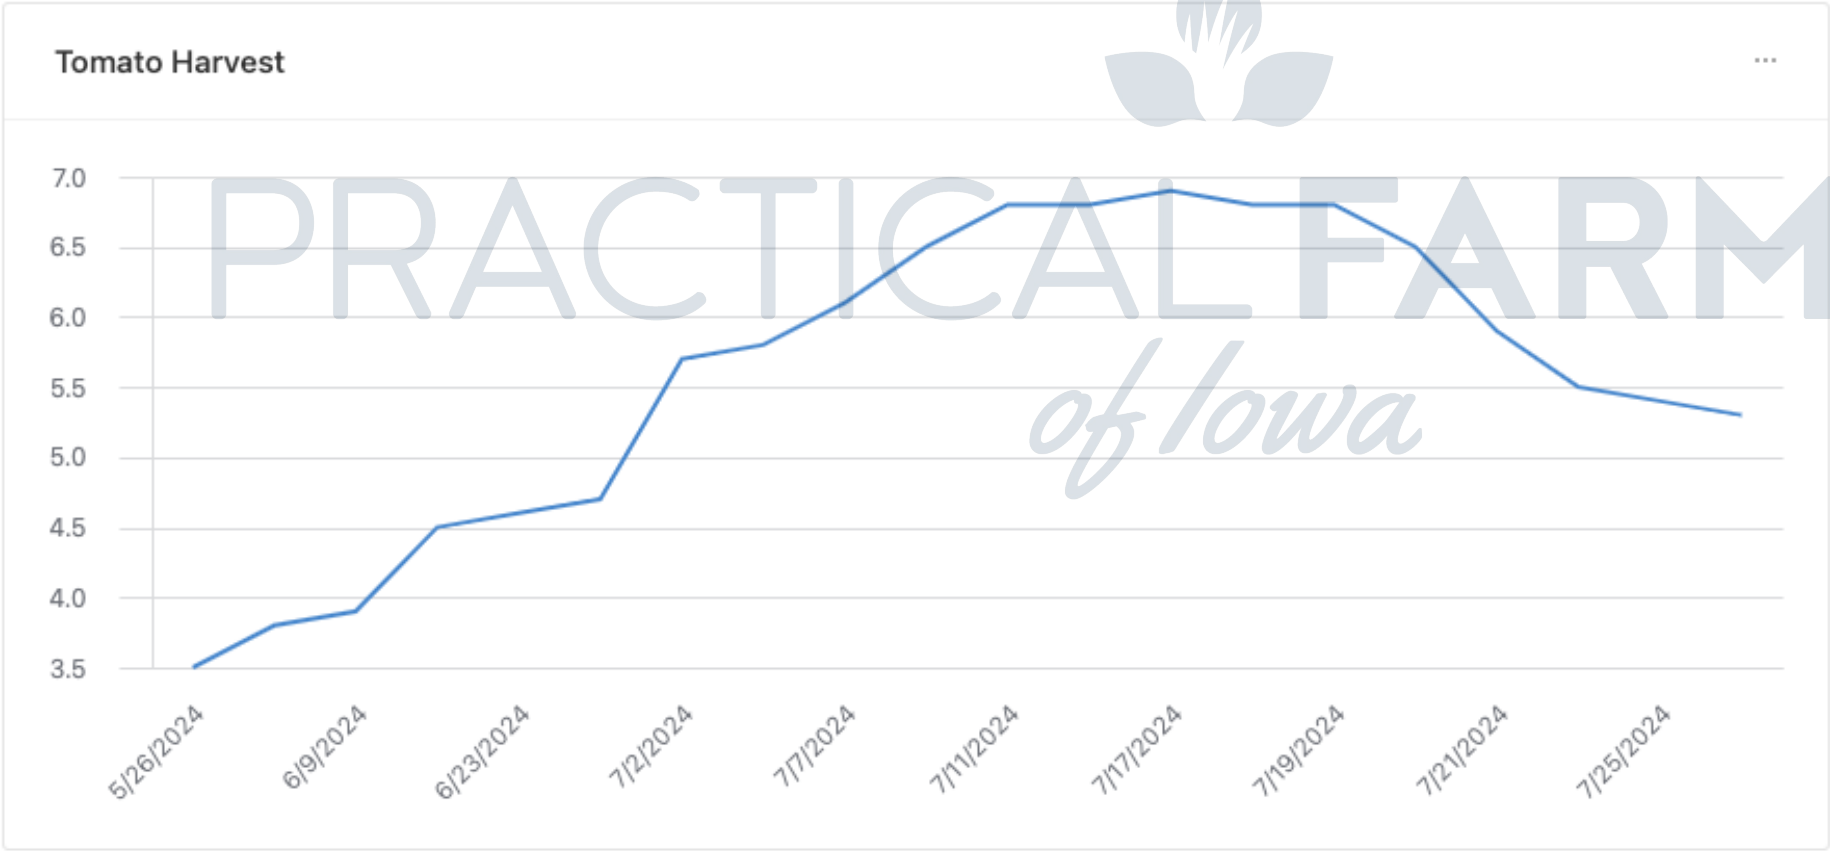

Harvests

[Add New Harvest >](#)

Total lbs of Tomatoes
111.8

Total heads of Lettuce
125.0

Total lbs of Peppers
26.1

Total bunches of Carrots
105.0

PRACTICAL FARMERS
of Iowa

Harvest Form

Crops

+ Add record

Harvest Date

1/16/2024

Harvest Amt

Unit

Notes

↺ Clear form