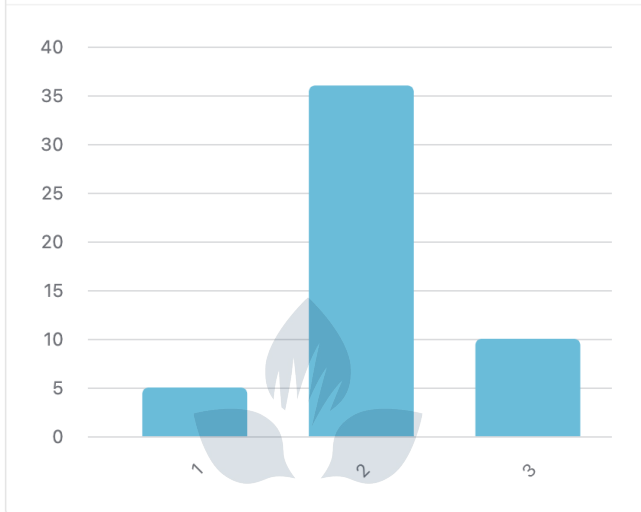

PRACTICAL FARMERS
of Iowa

Total Kids

121

Males

55

Females

66

Litter Size by Doe

(All Kids)

Open Does

2

Kidded Does

51

Surviving Kids/Doe: 2.06

PRACTICAL FARMERS
of Iowa

Find a view