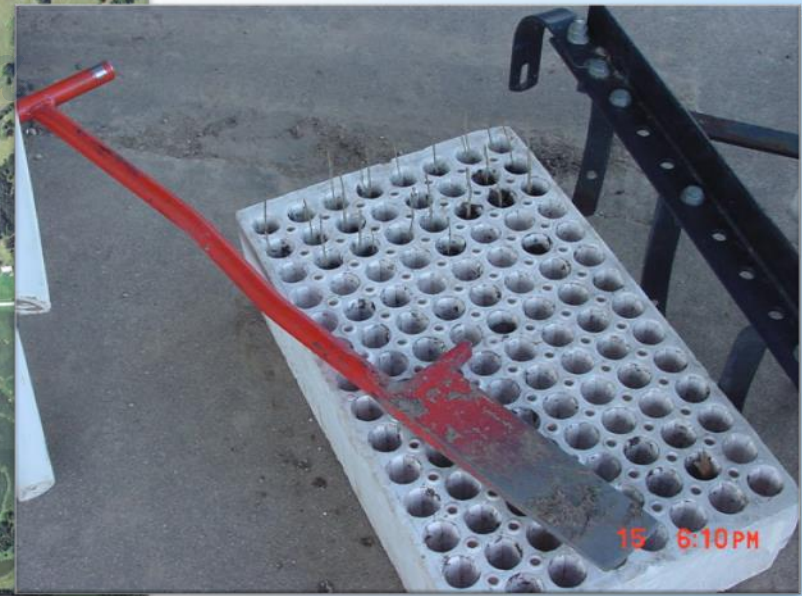

Topographical Map

2011

- Soybean / corn rotation
- No-till
- No! Anhydrous ammonia

Timber Stand Improvement

- “Low-grading”
- Salvage logging
 - Value in:
 - Box elder
 - Hackberry
 - Black willow
 - Basswood
 - Cottonwood bark !

Hardwood Tree Planting

- About 60,000 trees planted over 18 years
- Plug planting with Water Gel

White Spruce

- The “best” wind break

White Pine

- Protect trees from:
 - Rabbits
 - Mice
 - Voles
 - Deer

Native Grasses