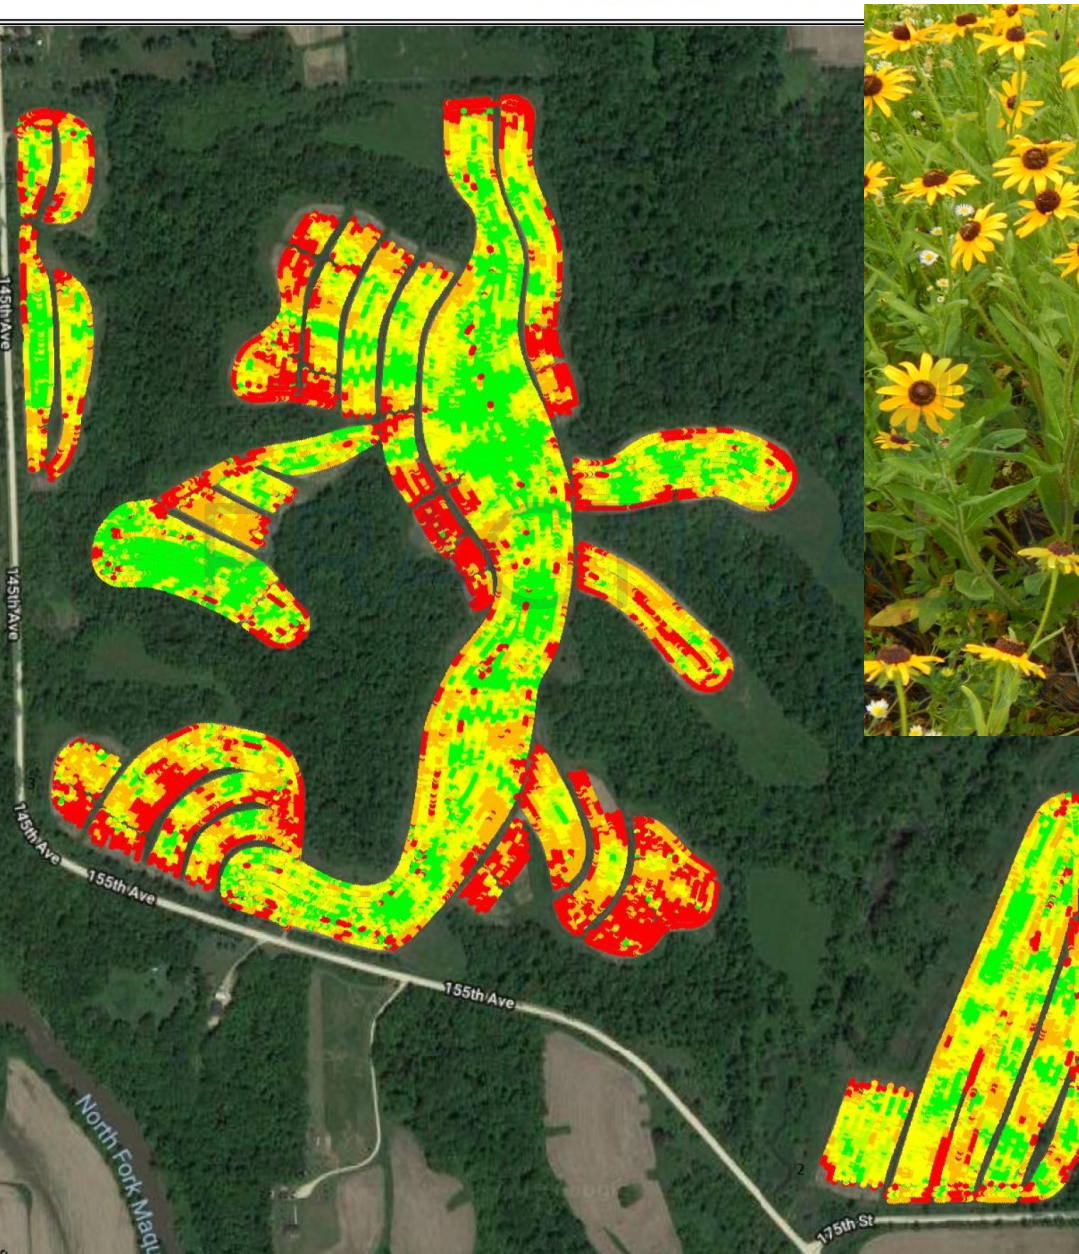

Iowa Map Server – Incredible Resource!

<https://isugisf.maps.arcgis.com/apps/webappviewer/index.html?id=47acfd9d3b6548d498boad2604252a5c>

FARMERS

**1875
Atlas**

**Buck Creek
School**

1930's

- Row crop and livestock
- No contour farming
- Signs of heavy erosion

1980's

- Two more ponds
- Finally contour cropping
- Trees start filling in

1990's

- Most crop ground in monoculture (brome grass CRP)
- Riparians used for grazing
- Trees filling in many areas of former pasture

Overlay of activities on 1950's photo

Overlay of activities on LIDAR photo

Use of Field Yield Maps

Gossman North--Soybean--2018

Use of Field Yield Maps

Gossman--Corn--2018

**This was the
plan**

**This was the
result
Always look
to adjust
and change!**