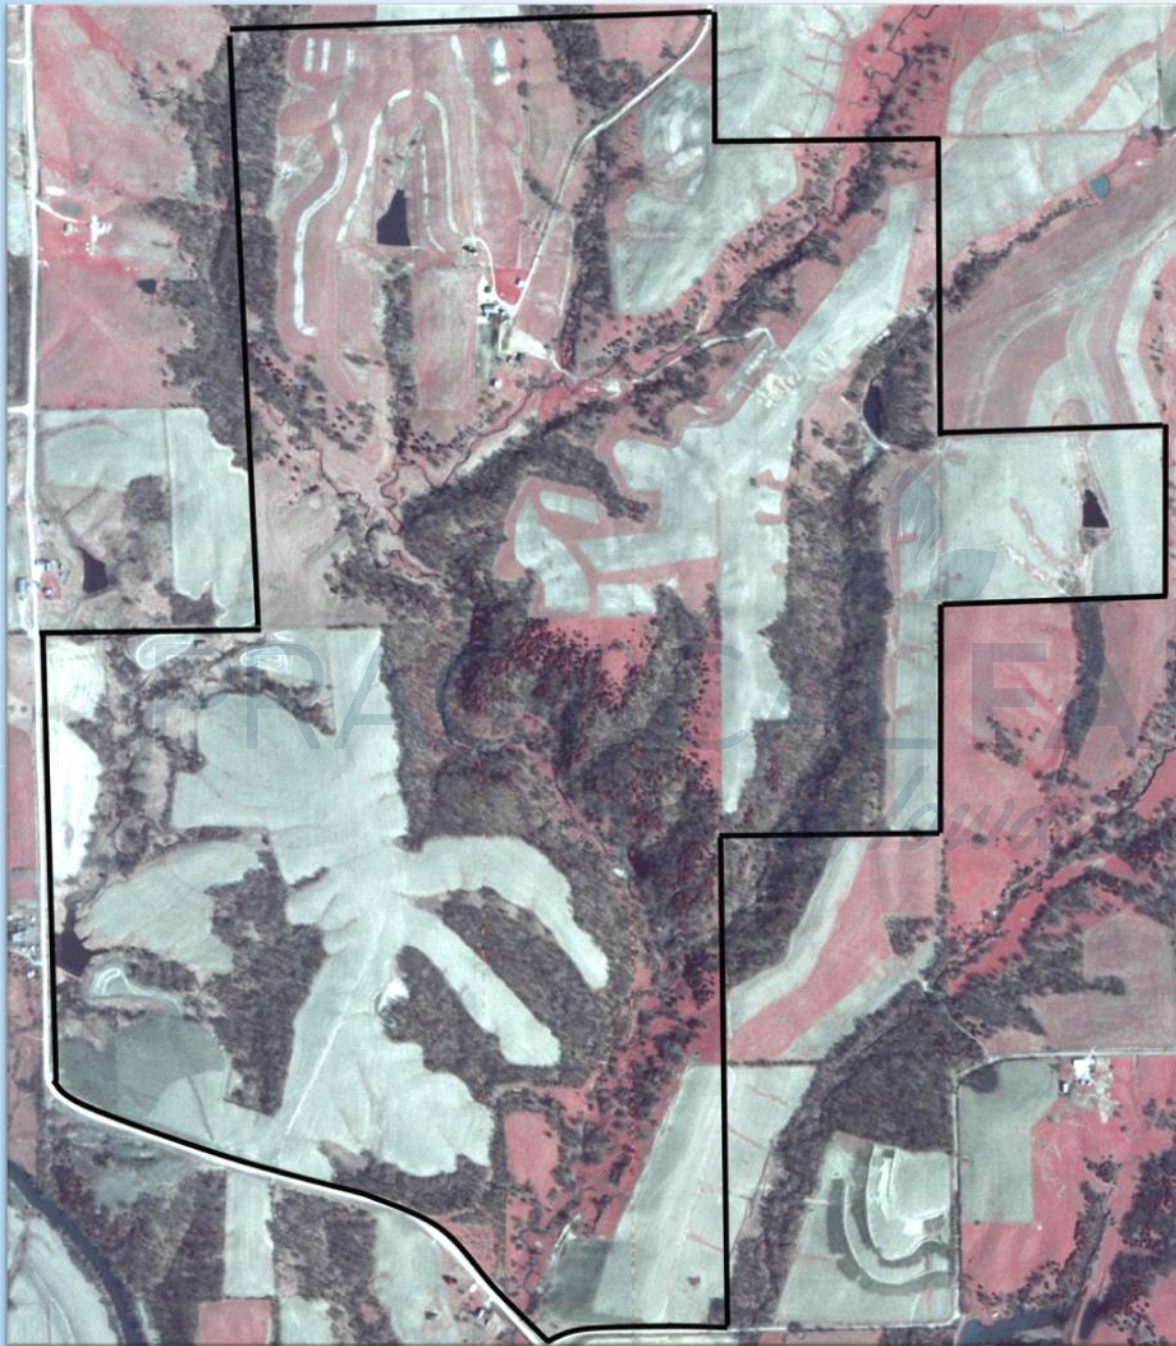

Iowa Map Server – Incredible Resource!

<https://isugisf.maps.arcgis.com/apps/webappviewer/index.html?id=47acfd9d3b6548d498boad2604252a5c>

FARMERS

**1875
Atlas**

**Buck Creek
School**

1930's

- Row crop and livestock
- No contour farming
- Signs of heavy erosion

1950's

- Little change from the 1930's

1960's

- **New farm lane and house**
- **First pond**
- **More trees in some draws**
- **Still no contour farming**

1970's

- **Two more ponds**
- **No contour cropping**

1980's

- Two more ponds
- Finally contour cropping
- Trees start filling in

1990's

- Most crop ground in monoculture (brome grass CRP)
- Riparians used for grazing
- Trees filling in many areas of former pasture

2004

- **Buffers and native prairie planting established**
- **Many areas replanted with tree seedlings**

2005

FARMERS

2010

LIDAR

- Steep bluffed valleys
- South facing slopes
- North facing talus slopes
- Old plow lines and roads from 19th century