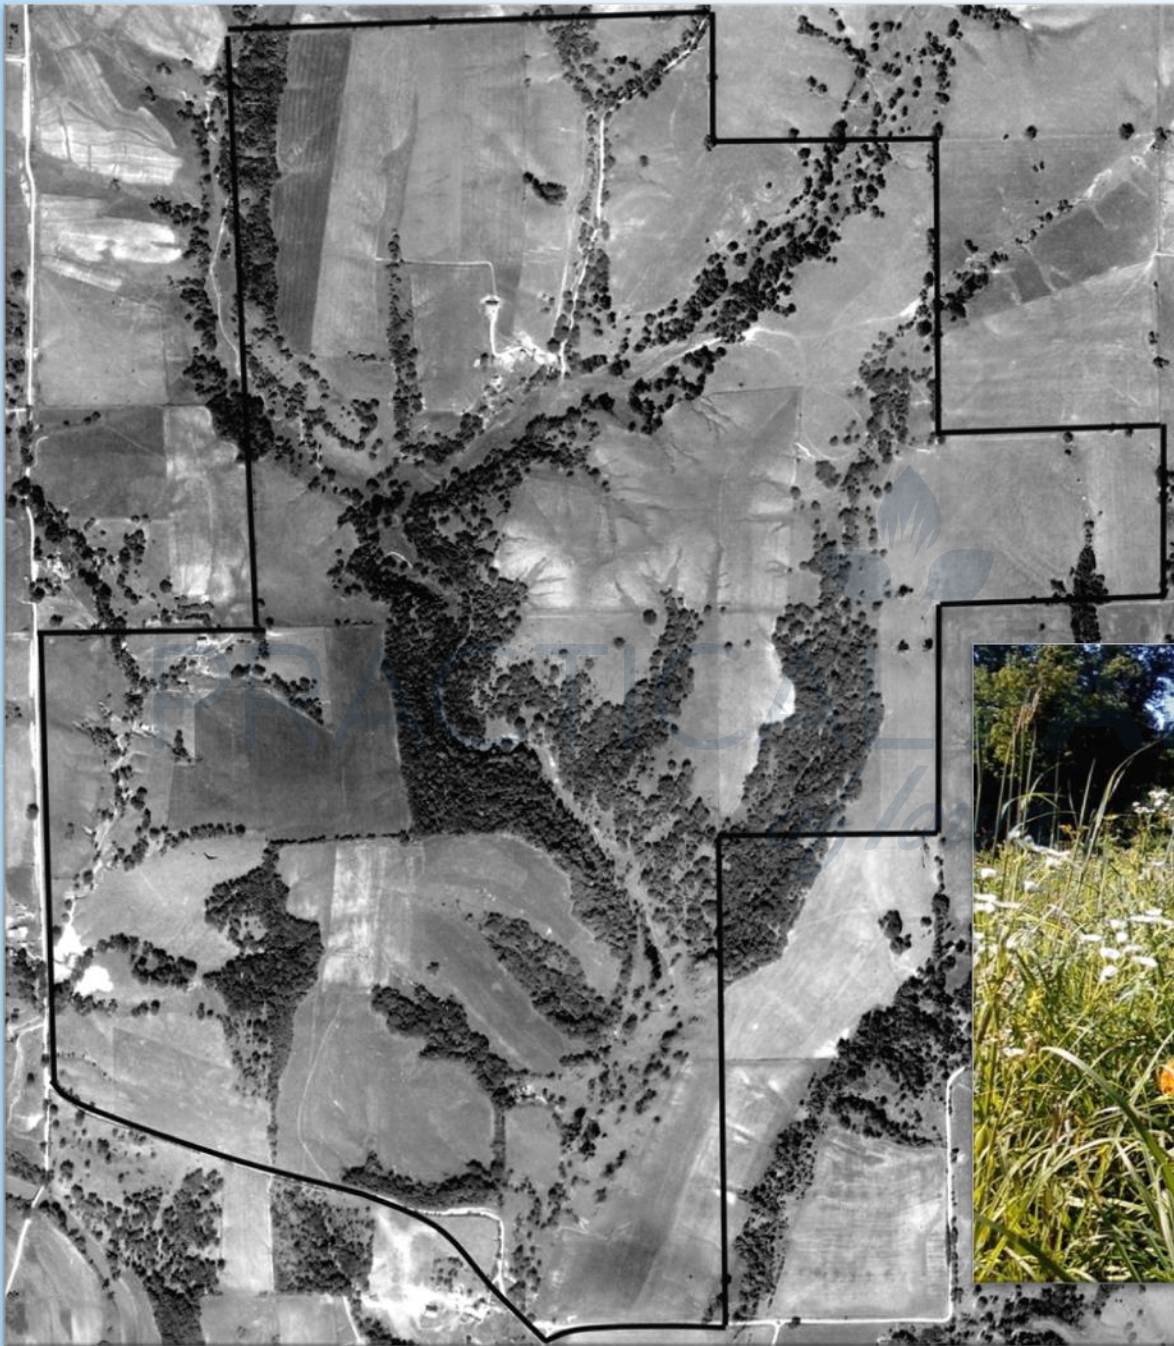

Sustainable Prairie and Timber Management On 400-Plus Acres

PRACTICAL FARMERS
of Iowa

**David Gossman
Hidden Bluffs Farm
Jackson County, Iowa**

David Gossman Hidden Bluffs Farm

- 1994 – 2024
- 670 Acres
- 1.5 miles spring-fed
Buck Creek
- 180 Crop Acres
- Limestone Bluffs
and Caves

Iowa Map Server – Incredible Resource!

<https://isugisf.maps.arcgis.com/apps/webappviewer/index.html?id=47acfd9d3b6548d498boad2604252a5c>

FARMERS

**1875
Atlas**

**Buck Creek
School**

1930's

- Row crop and livestock
- No contour farming
- Signs of heavy erosion

1950's

- Little change from the 1930's

1960's

- **New farm lane and house**
- **First pond**
- **More trees in some draws**
- **Still no contour farming**

1970's

- **Two more ponds**
- **No contour cropping**

1980's

- Two more ponds
- Finally contour cropping
- Trees start filling in

1990's

- Most crop ground in monoculture (brome grass CRP)
- Riparians used for grazing
- Trees filling in many areas of former pasture