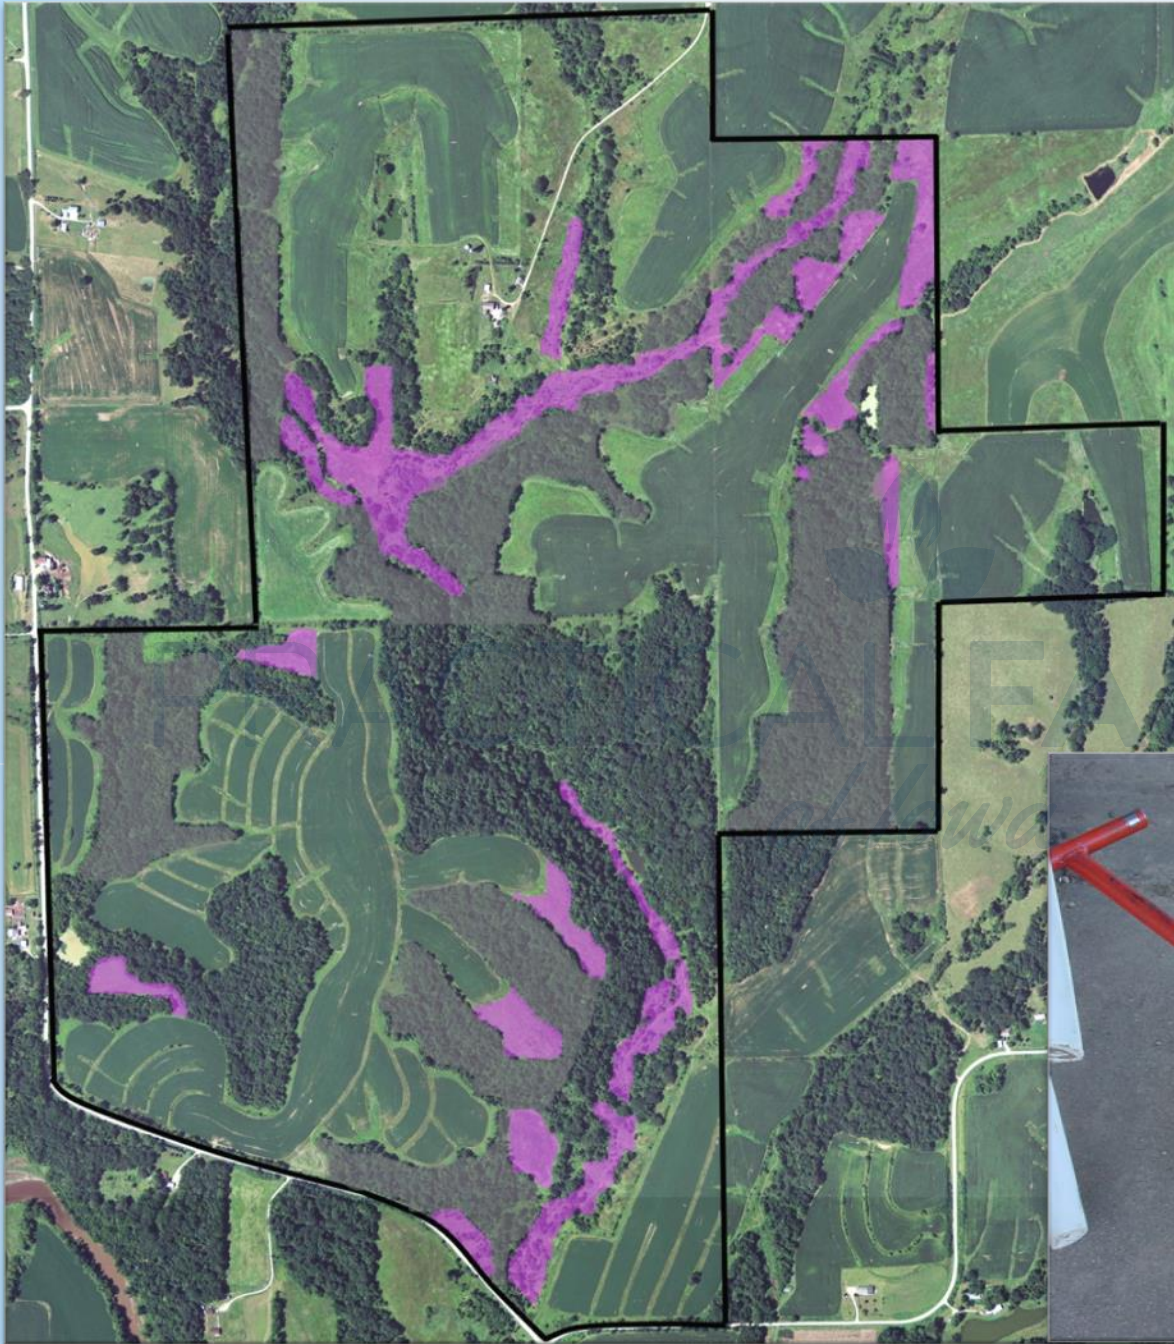

1980's

- Two more ponds
- Finally contour cropping
- Trees start filling in

1990's

- Most crop ground in monoculture (brome grass CRP)
- Riparians used for grazing
- Trees filling in many areas of former pasture

2004

- **Buffers and native prairie planting established**
- **Many areas replanted with tree seedlings**

2005

FARMERS

2010

LIDAR

- Steep bluffed valleys
- South facing slopes
- North facing talus slopes
- Old plow lines and roads from 19th century

Topographical Map

2011

- Soybean / corn rotation
- No-till
- No! Anhydrous ammonia

Timber Stand Improvement

- “Low-grading”
- Salvage logging
 - Value in:
 - Box elder
 - Hackberry
 - Black willow
 - Basswood
 - Cottonwood bark !

Hardwood Tree Planting

- About 60,000 trees planted over 18 years
- Plug planting with Water Gel

White Spruce

- The “best” wind break

White Pine

- Protect trees from:
 - Rabbits
 - Mice
 - Voles
 - Deer

Native Grasses