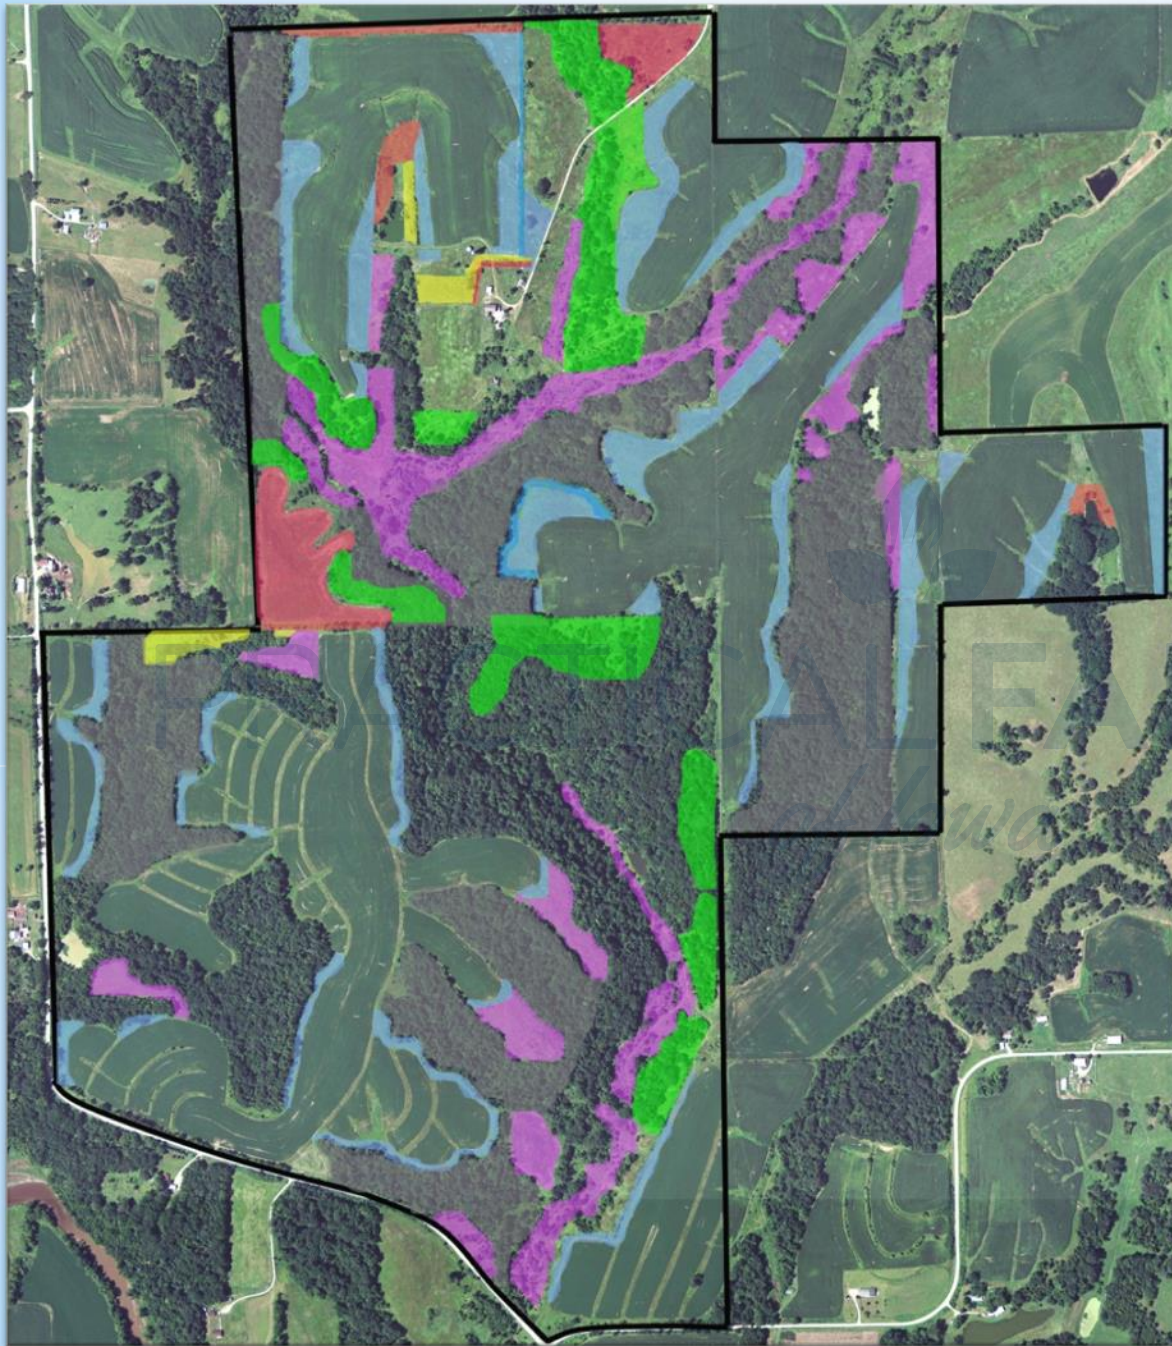

Iowa Map Server – Incredible Resource!

<https://isugisf.maps.arcgis.com/apps/webappviewer/index.html?id=47acfd9d3b6548d498boad2604252a5c>

FARMERS

**1875
Atlas**

**Buck Creek
School**

1930's

- Row crop and livestock
- No contour farming
- Signs of heavy erosion

1980's

- Two more ponds
- Finally contour cropping
- Trees start filling in

1990's

- Most crop ground in monoculture (brome grass CRP)
- Riparians used for grazing
- Trees filling in many areas of former pasture

Pollinator Habitat

Oak Savanna Remnants and Goat Prairies

- Restoration work just beginning in some areas
- First step – cedar removal
- Then – burns

Oak Savanna Recreation

- Native forb and grasses establishment
- Plant oaks and shagbark hickory

Overlay of activities on 1950's photo

Overlay of activities on LIDAR photo

Use of Field Yield Maps

Gossman North--Soybean--2018

Use of Field Yield Maps

Gossman--Corn--2018

**This was the
plan**

**This was the
result
Always look
to adjust
and change!**