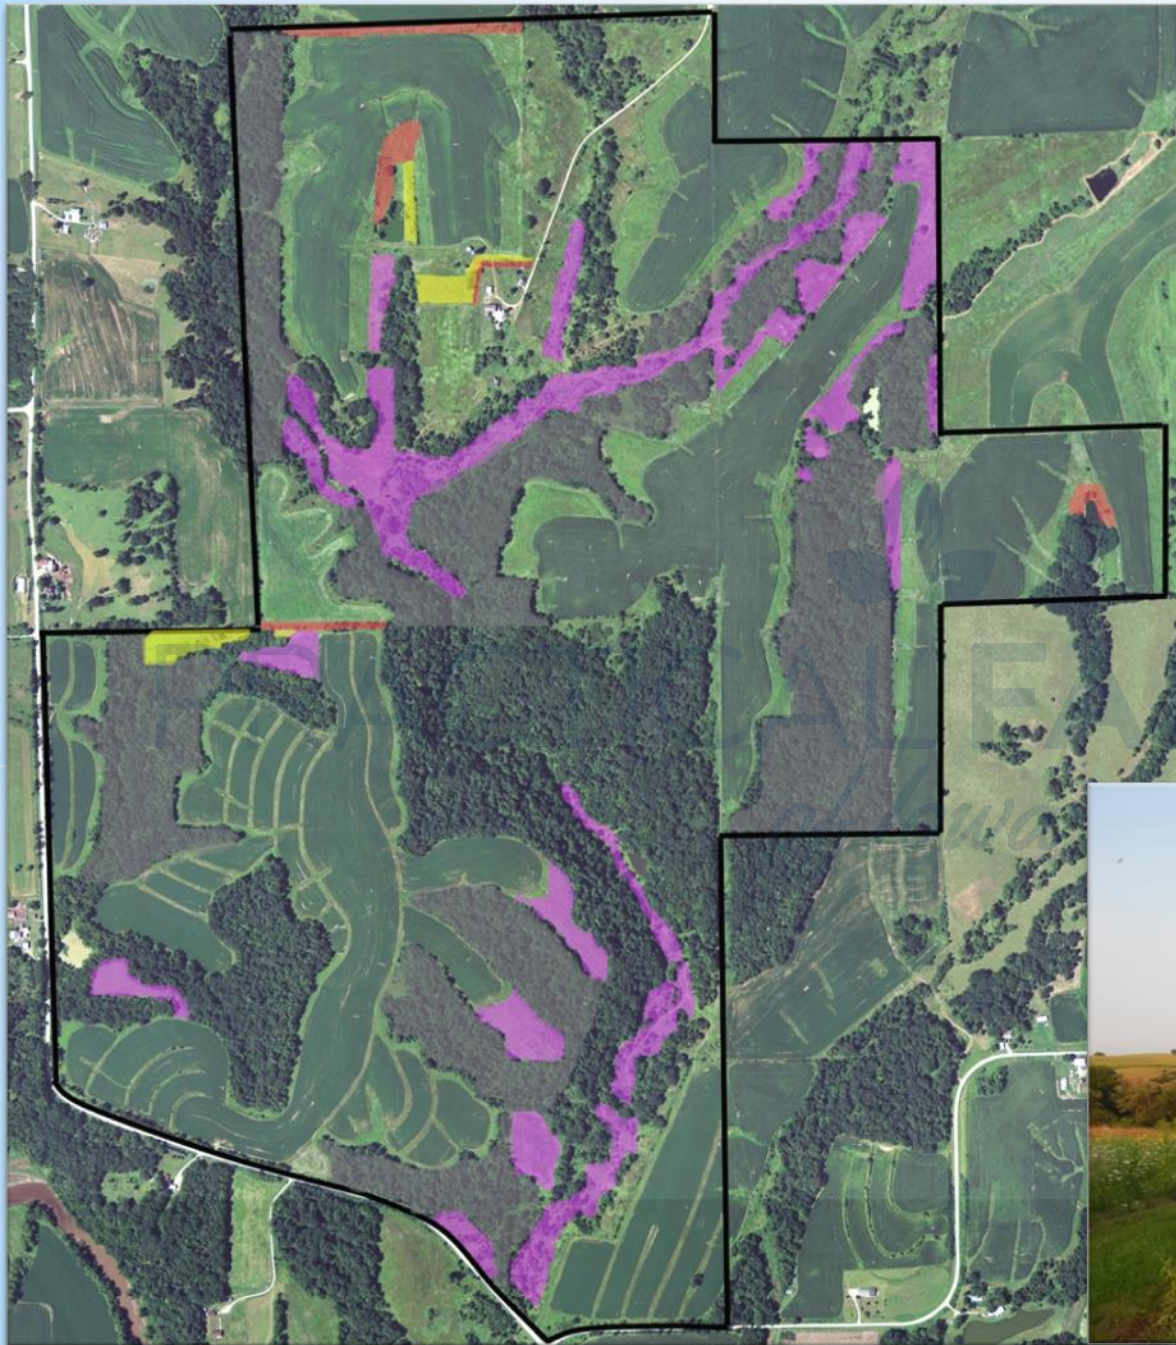

Iowa Map Server – Incredible Resource!

<https://isugisf.maps.arcgis.com/apps/webappviewer/index.html?id=47acfd9d3b6548d498boad2604252a5c>

FARMERS

**1875
Atlas**

**Buck Creek
School**

1930's

- Row crop and livestock
- No contour farming
- Signs of heavy erosion

1980's

- Two more ponds
- Finally contour cropping
- Trees start filling in

1990's

- Most crop ground in monoculture (brome grass CRP)
- Riparians used for grazing
- Trees filling in many areas of former pasture

Topographical Map

2011

- Soybean / corn rotation
- No-till
- No! Anhydrous ammonia

Timber Stand Improvement

- “Low-grading”
- Salvage logging
 - Value in:
 - Box elder
 - Hackberry
 - Black willow
 - Basswood
 - Cottonwood bark !

Hardwood Tree Planting

- About 60,000 trees planted over 18 years
- Plug planting with Water Gel

White Spruce

- The “best” wind break

White Pine

- Protect trees from:
 - Rabbits
 - Mice
 - Voles
 - Deer

Native Grasses