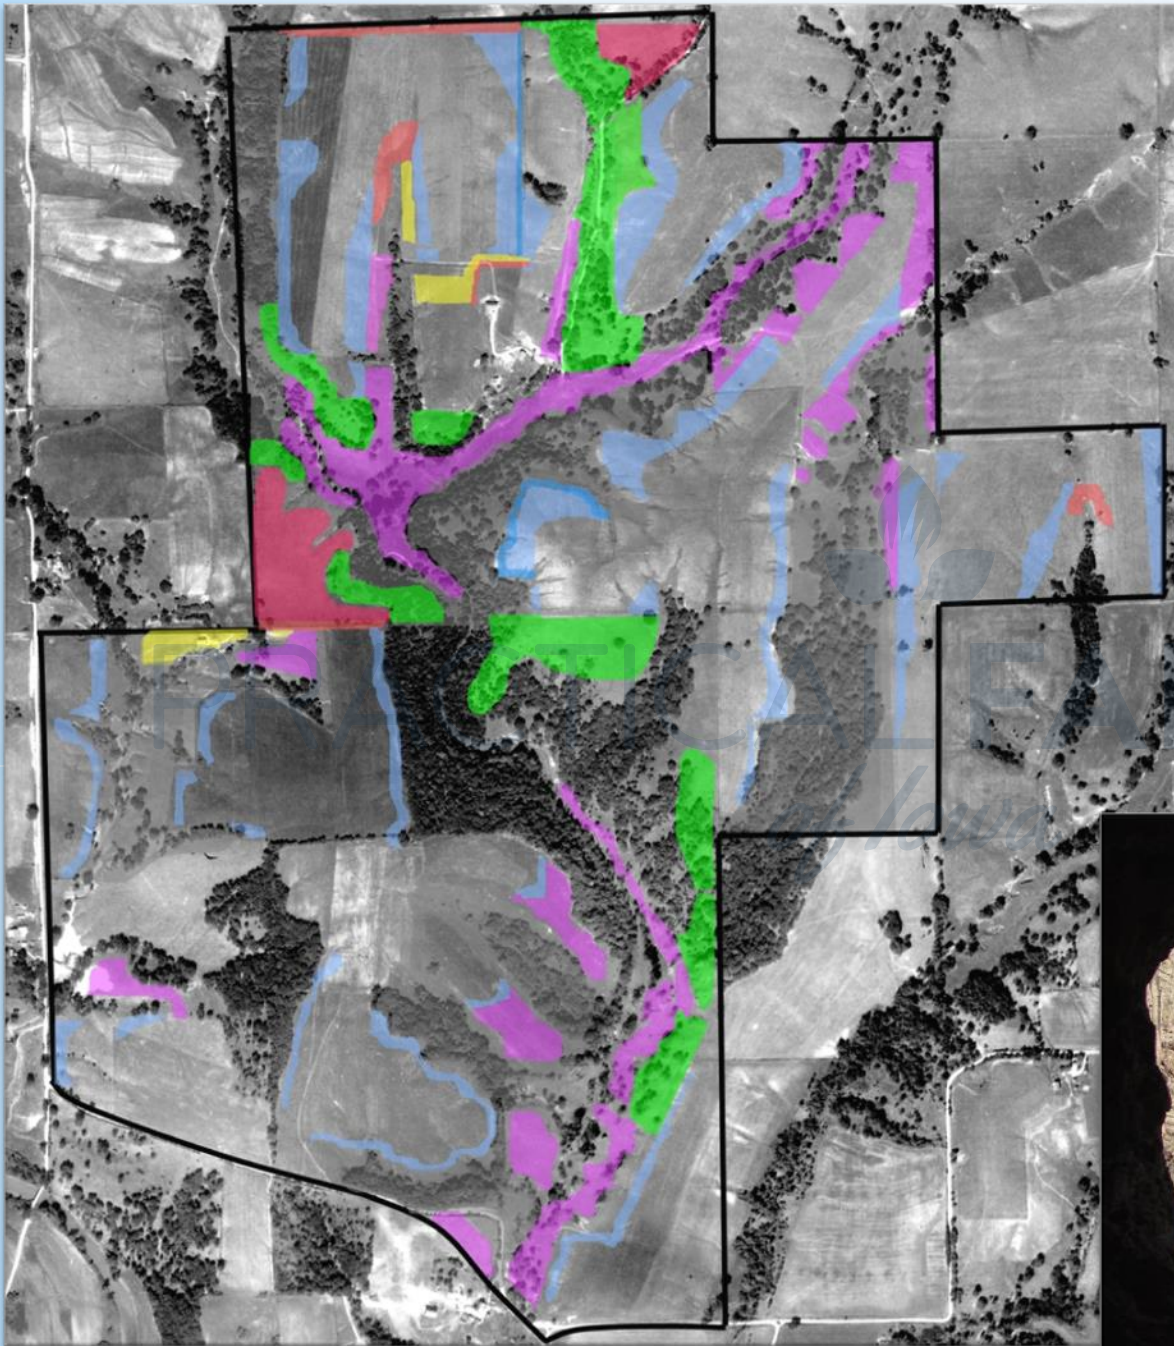

Iowa Map Server – Incredible Resource!

<https://isugisf.maps.arcgis.com/apps/webappviewer/index.html?id=47acfd9d3b6548d498boad2604252a5c>

FARMERS

**1875
Atlas**

**Buck Creek
School**

1930's

- Row crop and livestock
- No contour farming
- Signs of heavy erosion

Pollinator Habitat

Oak Savanna Remnants and Goat Prairies

- Restoration work just beginning in some areas
- First step – cedar removal
- Then – burns

Oak Savanna Recreation

- Native forb and grasses establishment
- Plant oaks and shagbark hickory

Overlay of activities on 1950's photo

Overlay of activities on LIDAR photo

Use of Field Yield Maps

Gossman North--Soybean--2018

Use of Field Yield Maps

Gossman--Corn--2018

**This was the
plan**

**This was the
result
Always look
to adjust
and change!**