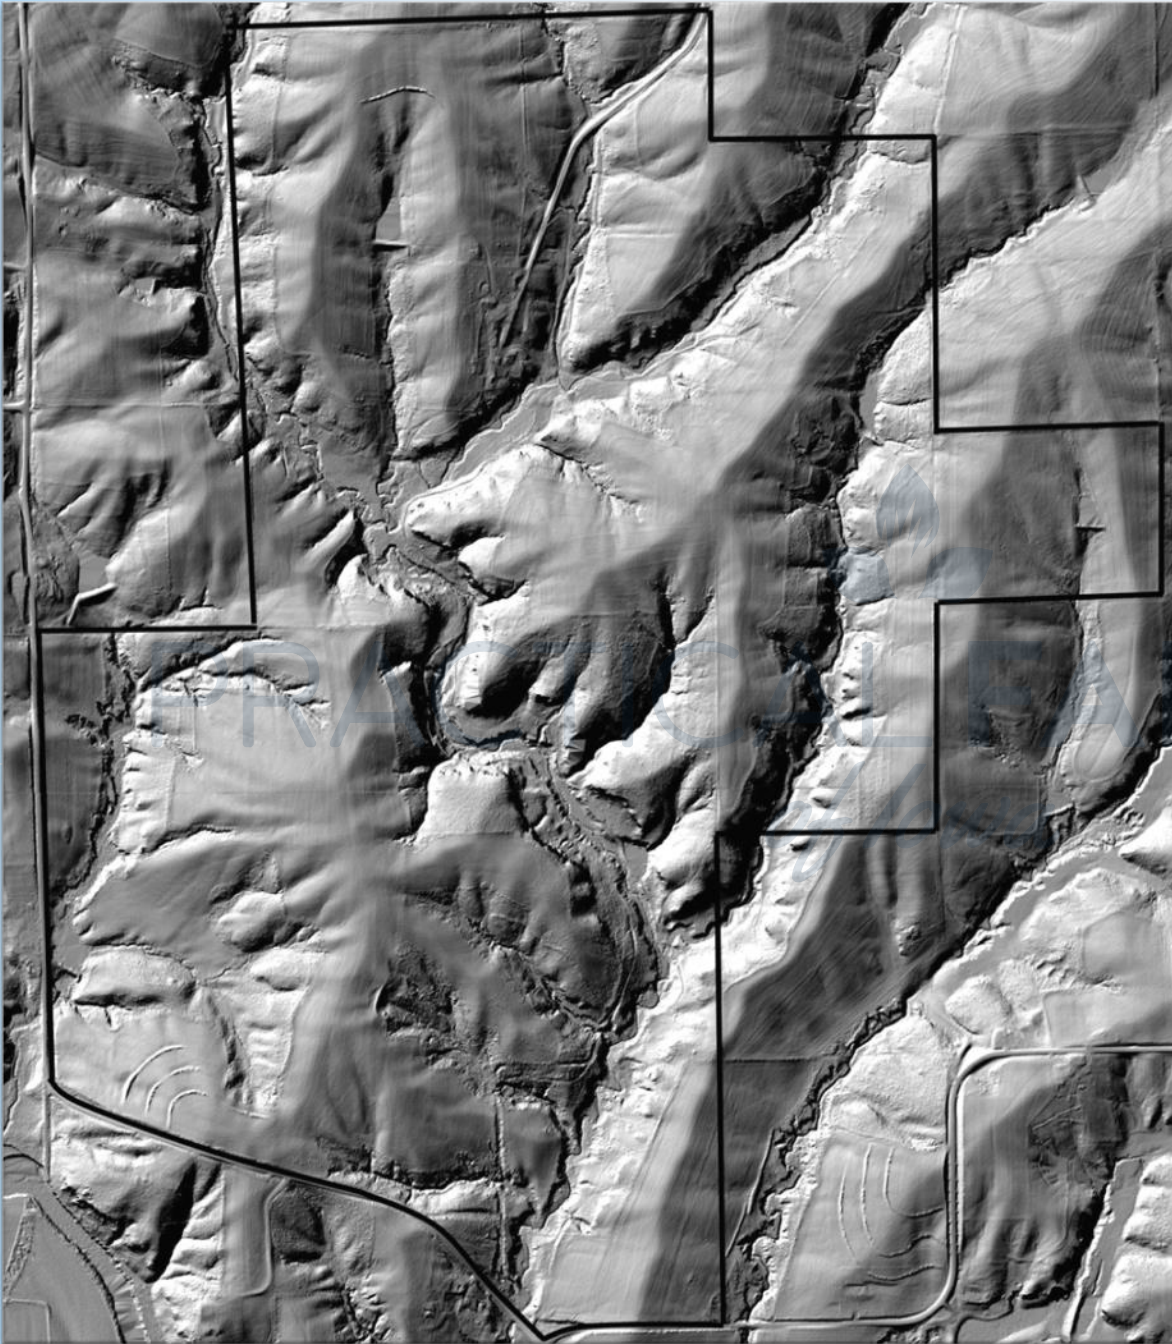

1980's

- Two more ponds
- Finally contour cropping
- Trees start filling in

1990's

- Most crop ground in monoculture (brome grass CRP)
- Riparians used for grazing
- Trees filling in many areas of former pasture

2004

- **Buffers and native prairie planting established**
- **Many areas replanted with tree seedlings**

2005

FARMERS

2010

LIDAR

- Steep bluffed valleys
- South facing slopes
- North facing talus slopes
- Old plow lines and roads from 19th century

Topographical Map

2011

- Soybean / corn rotation
- No-till
- No! Anhydrous ammonia

Timber Stand Improvement

- “Low-grading”
- Salvage logging
 - Value in:
 - Box elder
 - Hackberry
 - Black willow
 - Basswood
 - Cottonwood bark !