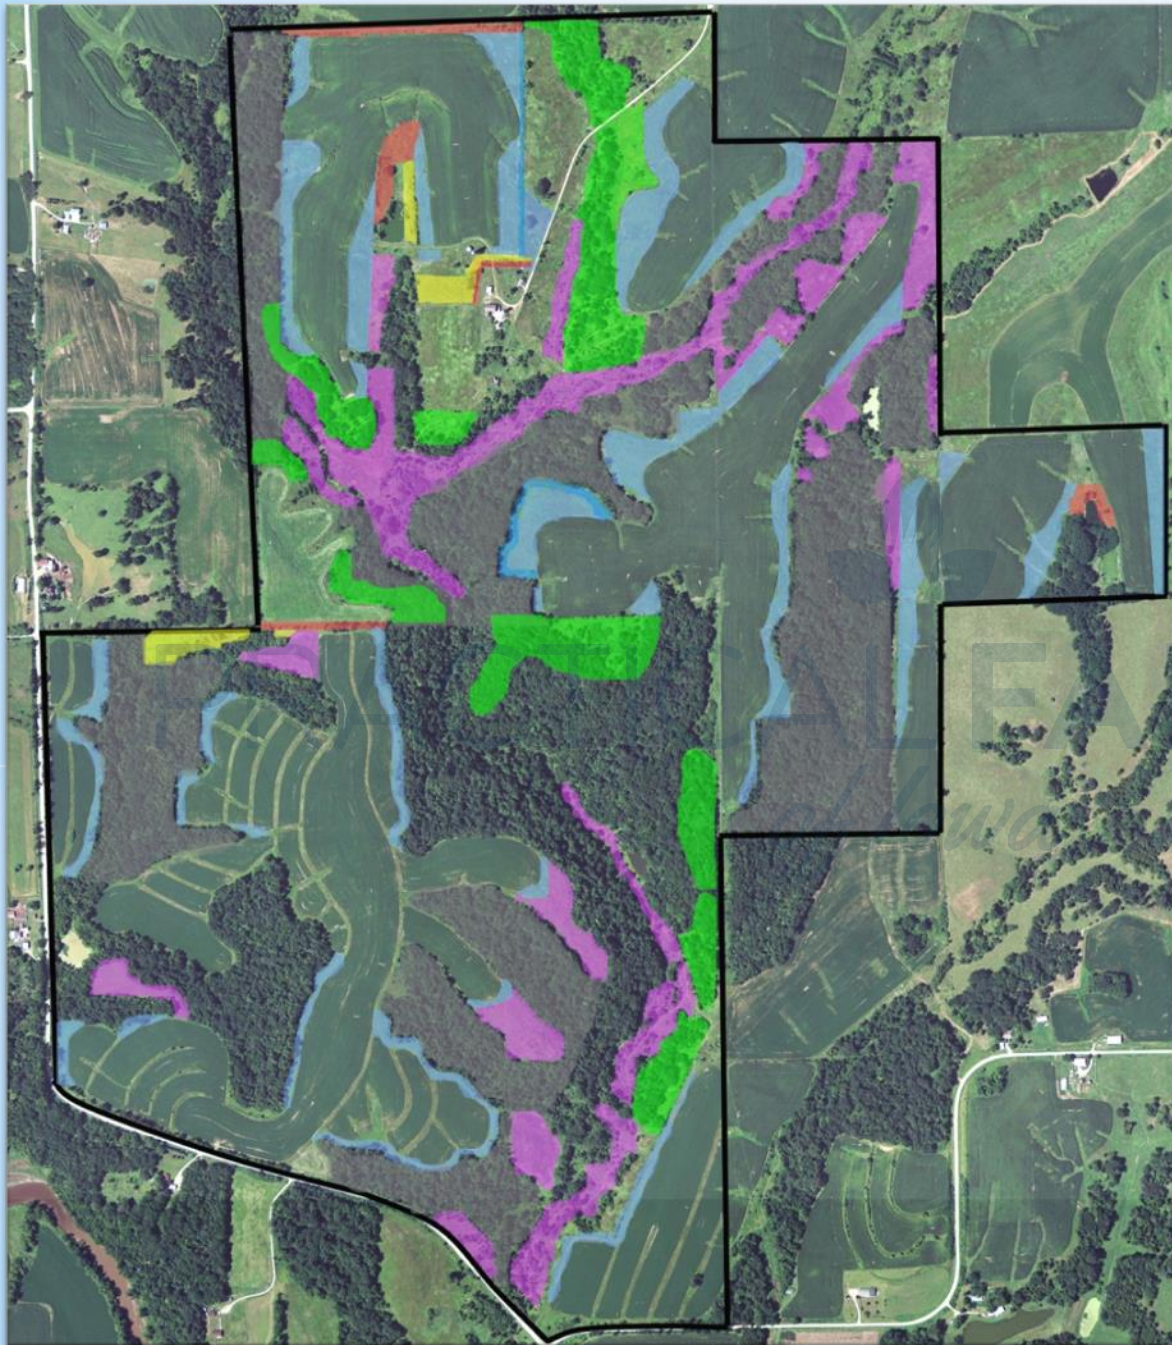

Oak Savanna Remnants and Goat Prairies

- Restoration work just beginning in some areas
- First step – cedar removal
- Then – burns