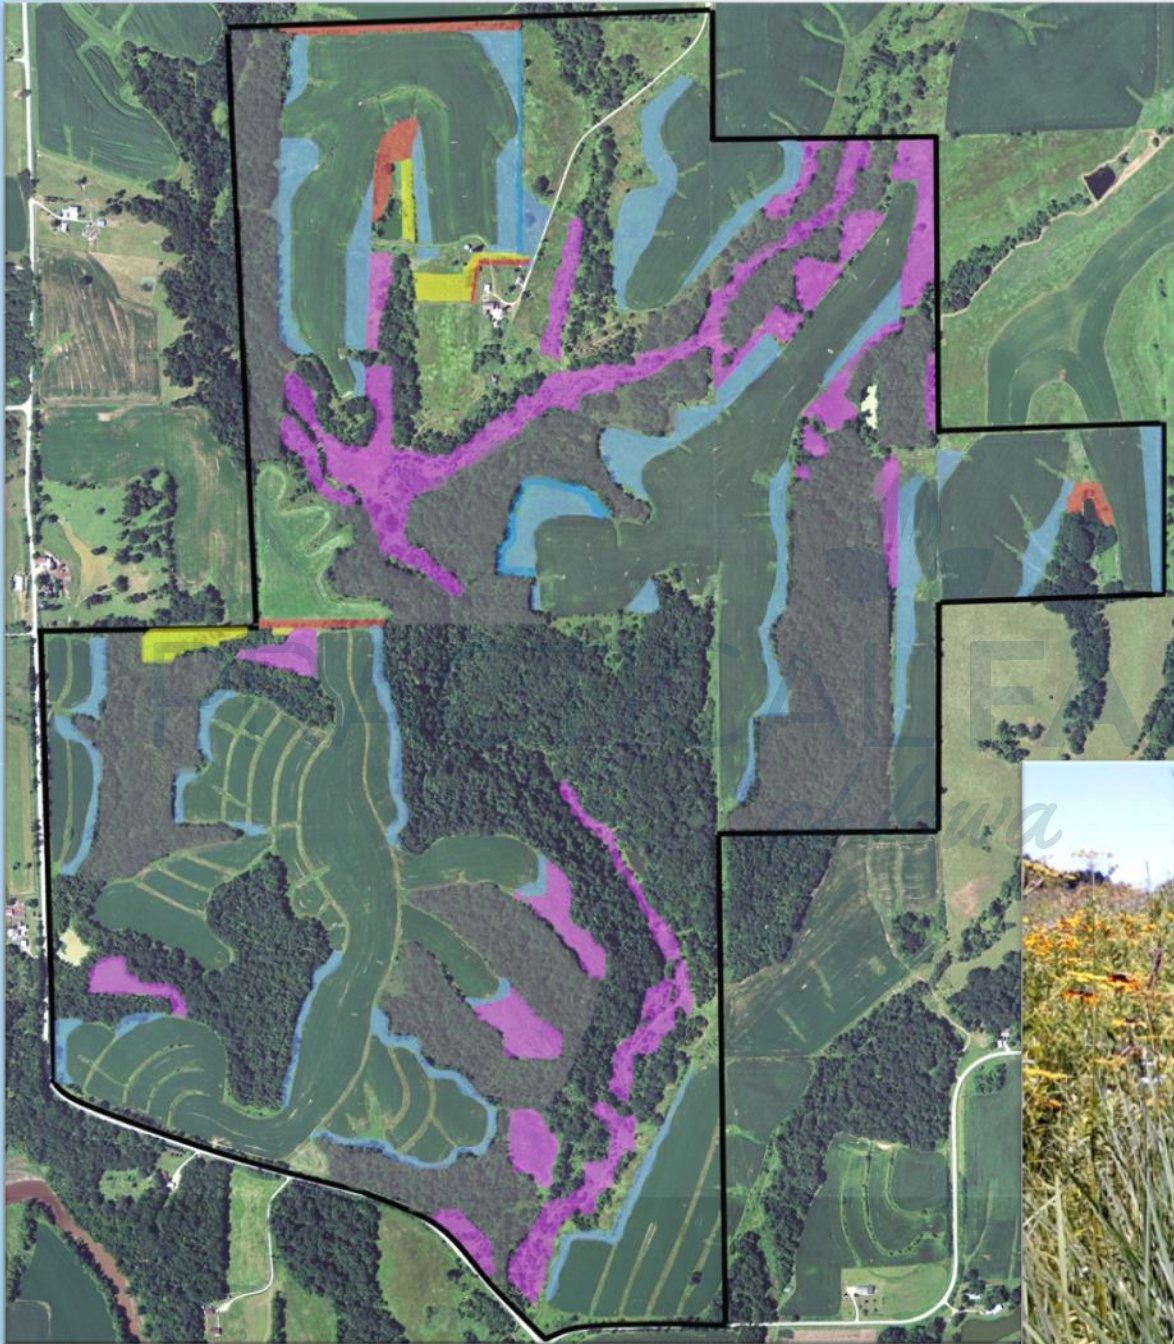

Pollinator Habitat