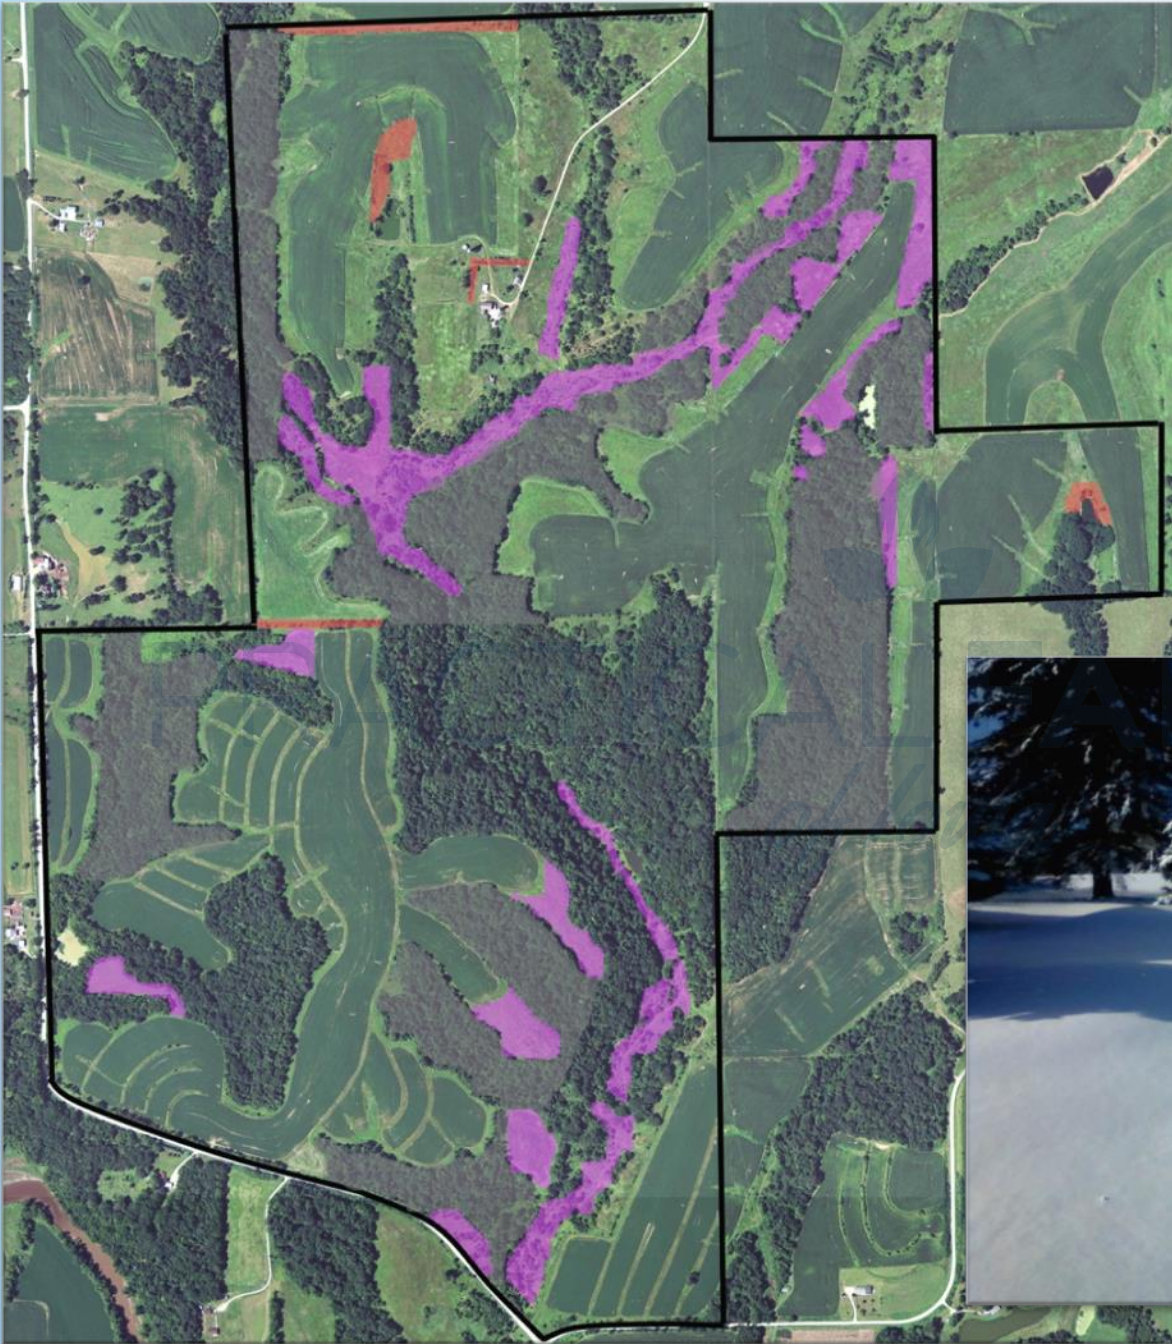

1980's

- Two more ponds
- Finally contour cropping
- Trees start filling in

1990's

- Most crop ground in monoculture (brome grass CRP)
- Riparians used for grazing
- Trees filling in many areas of former pasture

2004

- **Buffers and native prairie planting established**
- **Many areas replanted with tree seedlings**

2005

FARMERS

2010

LIDAR

- Steep bluffed valleys
- South facing slopes
- North facing talus slopes
- Old plow lines and roads from 19th century

Topographical Map

2011

- Soybean / corn rotation
- No-till
- No! Anhydrous ammonia

Timber Stand Improvement

- “Low-grading”
- Salvage logging
 - Value in:
 - Box elder
 - Hackberry
 - Black willow
 - Basswood
 - Cottonwood bark !

Hardwood Tree Planting

- About 60,000 trees planted over 18 years
- Plug planting with Water Gel

White Spruce

- The “best” wind break

White Pine

- Protect trees from:
 - Rabbits
 - Mice
 - Voles
 - Deer

Native Grasses