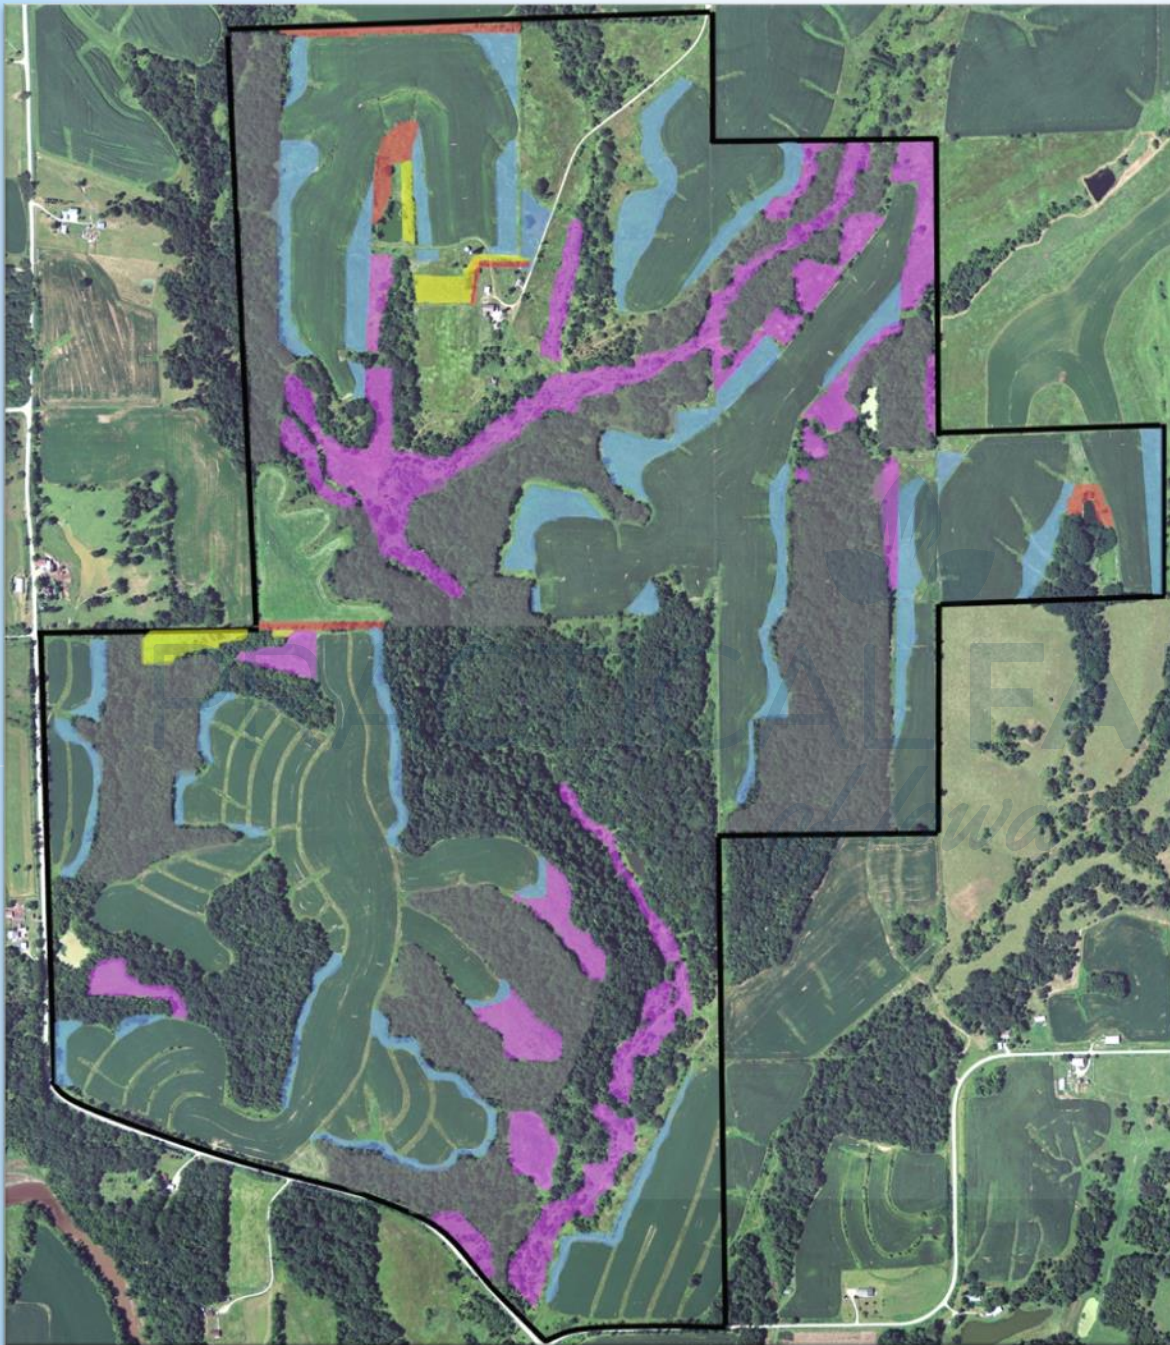

Iowa Map Server – Incredible Resource!

<https://isugisf.maps.arcgis.com/apps/webappviewer/index.html?id=47acfd9d3b6548d498boad2604252a5c>

FARMERS

**1875
Atlas**

**Buck Creek
School**

1930's

- Row crop and livestock
- No contour farming
- Signs of heavy erosion

1980's

- Two more ponds
- Finally contour cropping
- Trees start filling in

1990's

- Most crop ground in monoculture (brome grass CRP)
- Riparians used for grazing
- Trees filling in many areas of former pasture

Topographical Map

2011

- Soybean / corn rotation
- No-till
- No! Anhydrous ammonia

Timber Stand Improvement

- “Low-grading”
- Salvage logging
 - Value in:
 - Box elder
 - Hackberry
 - Black willow
 - Basswood
 - Cottonwood bark !

Hardwood Tree Planting

- About 60,000 trees planted over 18 years
- Plug planting with Water Gel

White Spruce

- The “best” wind break

White Pine

- Protect trees from:
 - Rabbits
 - Mice
 - Voles
 - Deer

Native Grasses