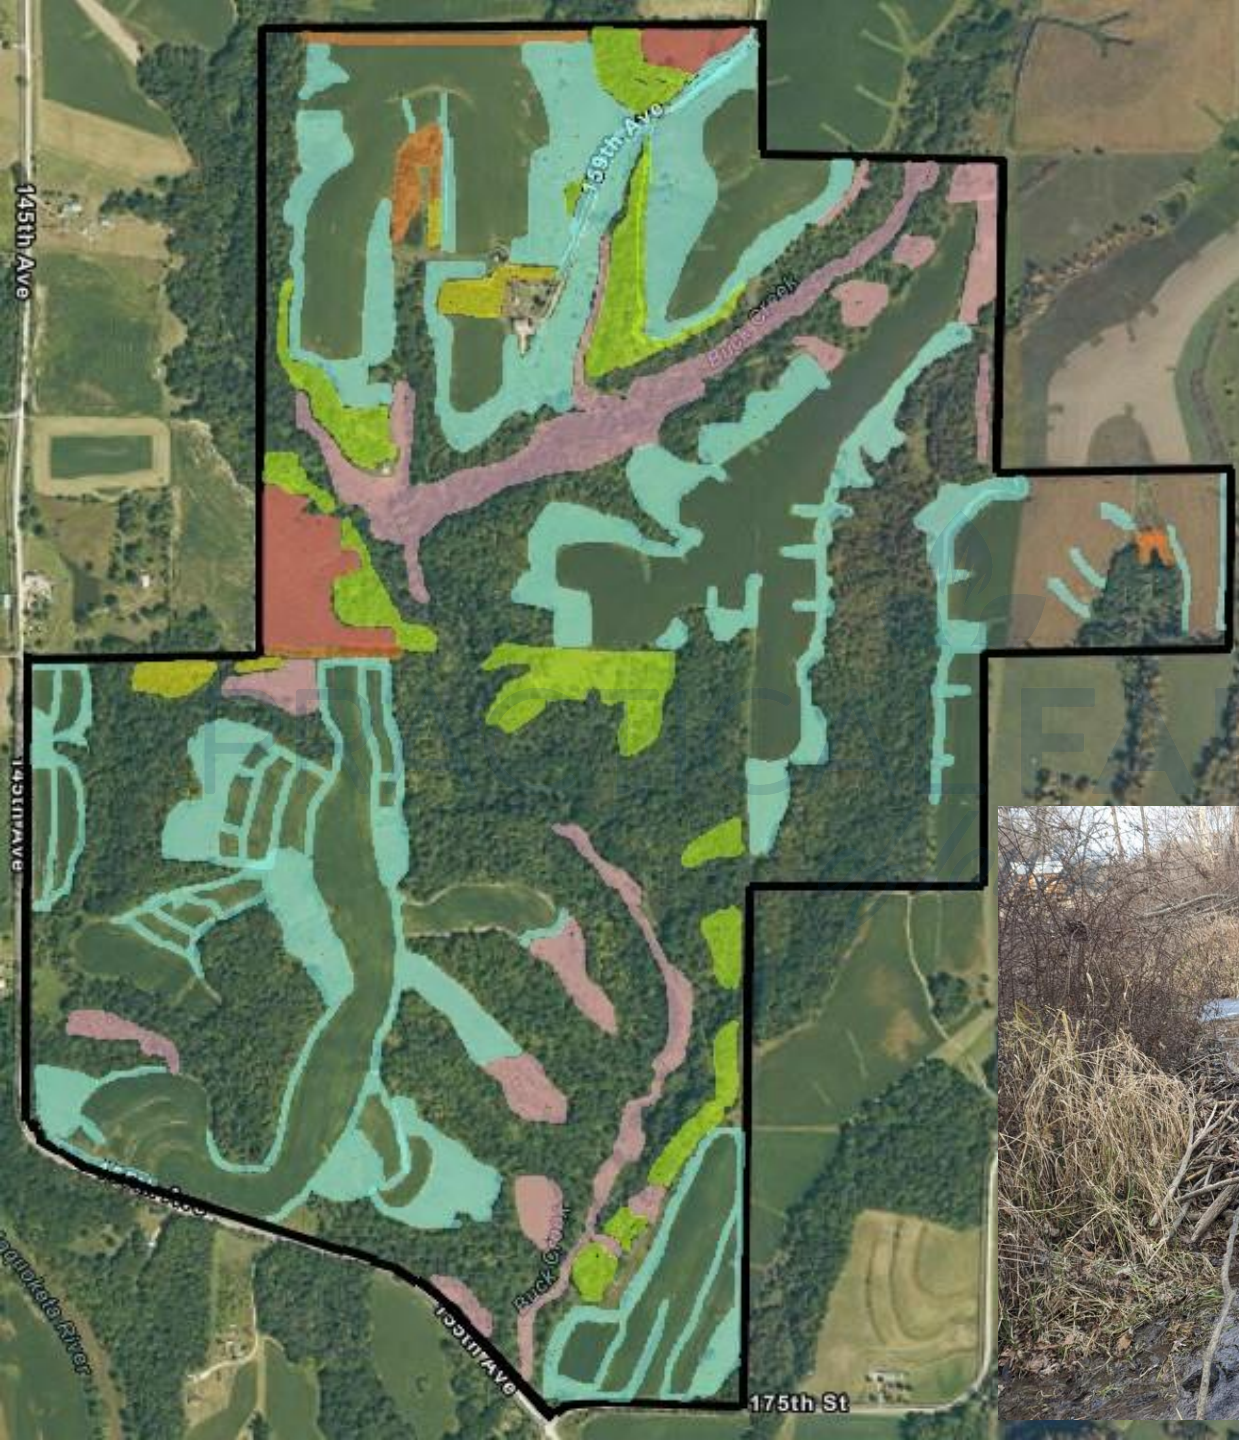

Iowa Map Server – Incredible Resource!

<https://isugisf.maps.arcgis.com/apps/webappviewer/index.html?id=47acfd9d3b6548d498boad2604252a5c>

FARMERS

**1875
Atlas**

**Buck Creek
School**

1930's

- Row crop and livestock
- No contour farming
- Signs of heavy erosion

1980's

- Two more ponds
- Finally contour cropping
- Trees start filling in

1990's

- Most crop ground in monoculture (brome grass CRP)
- Riparians used for grazing
- Trees filling in many areas of former pasture

Overlay of activities on 1950's photo

Overlay of activities on LIDAR photo

Use of Field Yield Maps

Gossman North--Soybean--2018

Use of Field Yield Maps

Gossman--Corn--2018

**This was the
plan**

**This was the
result
Always look
to adjust
and change!**